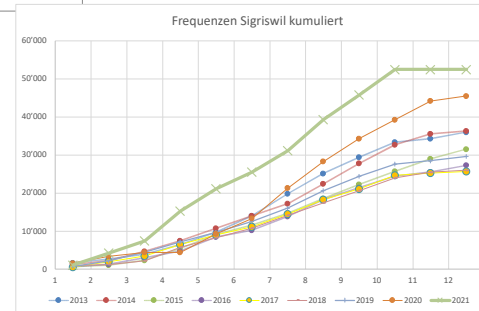

Monat	2014/13	2015/14	2016/15	2017/16	2018/17	2019/18	2020/19	2021/20	2022/21	2023/22
Jan	72%	49%	101%	98%	156%	78%	219%	69%	0%	#DIV/0!
Feb	84%	47%	128%	149%	61%	182%	155%	124%	0%	#DIV/0!
Mrz	118%	50%	129%	117%	64%	198%	99%	168%	0%	#DIV/0!
Apr	115%	73%	87%	139%	88%	125%	61%	342%	0%	#DIV/0!
Mai	110%	85%	92%	107%	92%	117%	96%	227%	0%	#DIV/0!
Jun	100%	83%	88%	109%	97%	116%	107%	191%	0%	#DIV/0!
Juli	87%	85%	94%	105%	98%	113%	133%	146%	0%	#DIV/0!
Aug	89%	83%	99%	100%	95%	118%	137%	139%	0%	#DIV/0!
Sep	95%	80%	96%	98%	98%	118%	140%	133%	0%	#DIV/0!
Okt	98%	79%	95%	101%	97%	115%	142%	133%	0%	#DIV/0!
Nov	104%	82%	88%	99%	101%	112%	155%	119%	0%	#DIV/0!
Dez	101%	87%	86%	94%	101%	114%	153%	115%	0%	#DIV/0!